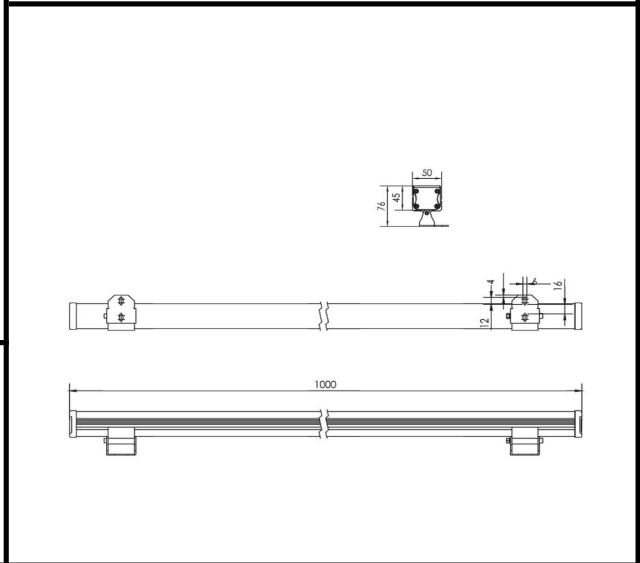

Sovitron Interior Pvt.Ltd.

|                    |                                   |
|--------------------|-----------------------------------|
| <b>Model Name</b>  | MEDIA-1302 / DL-OSL-1302A-6(0.3M) |
| <b>Description</b> | Wall Washer                       |

| Technical description | Image |
|-----------------------|-------|
|-----------------------|-------|

|                            |   |
|----------------------------|---|
| <b>Dimension</b>           | L=1000mm<br>W=50mm<br>H=45mm                |
| <b>Frame</b>               | Aluminium                                   |
| <b>Color Tempertaure</b>   | RGB   |
| <b>Power</b>               | 7W  |
| <b>Total Luminous Flux</b> | 280 lm                                      |
| <b>Efficacy</b>            | 65 lm/W                                     |
| <b>IP rating</b>           | 66  |
| <b>Color Rendering</b>     | ≥80   |
| <b>Mounting</b>            | Surface                                     |
| <b>Beam angle</b>          | 5, 12.5, 20, 30, 60,<br>15X30, 10X60 Degree |
| <b>Diffuser/Lens</b>       | Lens with Clear Glass                       |
| <b>Dimming</b>             | NON-Dimmable                                |
| <b>Operating Voltage</b>   | DC24V                                       |
| <b>Standard Lifetime</b>   | L70 minimum at 50,000<br>burning hours      |

|  |                          |
|--|--------------------------|
|  | <b>Dimension diagram</b> |
|--|--------------------------|

|                  |  |
|------------------|--|
| <b>Remarks:-</b> |  |
|------------------|--|