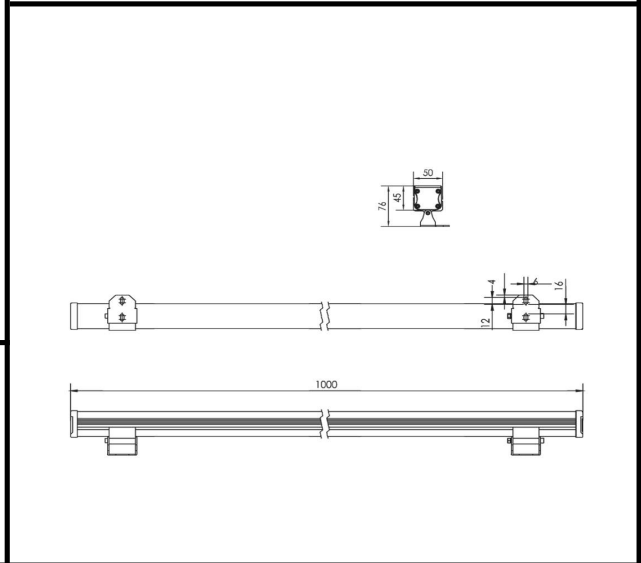

Sovitron Interior Pvt.Ltd.

Model Name	MEDIA-1302 / DL-OSL-1302A-6(0.3M)
Description	Wall Washer

Technical description	Image
-----------------------	-------

Dimension	L=1000mm W=50mm H=45mm
Frame	Aluminium
Color Tempertaure	5700K
Power	7W
Total Luminous Flux	455 lm
Efficacy	65 lm/W
IP rating	66
Color Rendering	≥80
Mounting	Surface
Beam angle	5, 12.5, 20, 30, 60, 15X30, 10X60 Degree
Diffuser/Lens	Lens with Clear Glass
Dimming	NON-Dimmable
Operating Voltage	DC24V
Standard Lifetime	L70 minimum at 50,000 burning hours

Dimension diagram

Remarks:-

Address: Plot #7 Saroorpur-Nangla Industrial Area,Ballabgarh-Sohna Road,Faridabad-121005
Email: info@sovitron.com