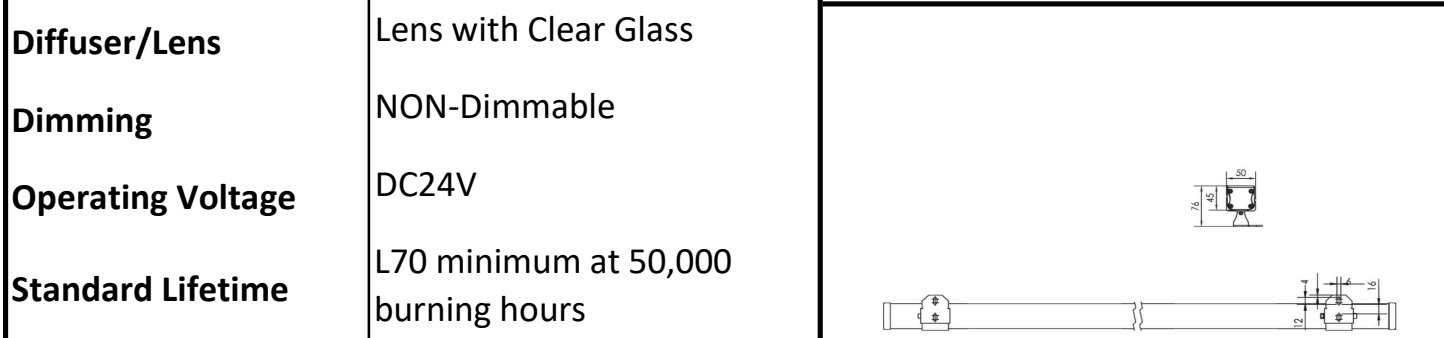

Remarks:-

Address: Plot #7 Saroorpur-Nangla Industrial Area,Ballabgarh-Sohna Road,Faridabad-121005
Email: info@sovitron.com