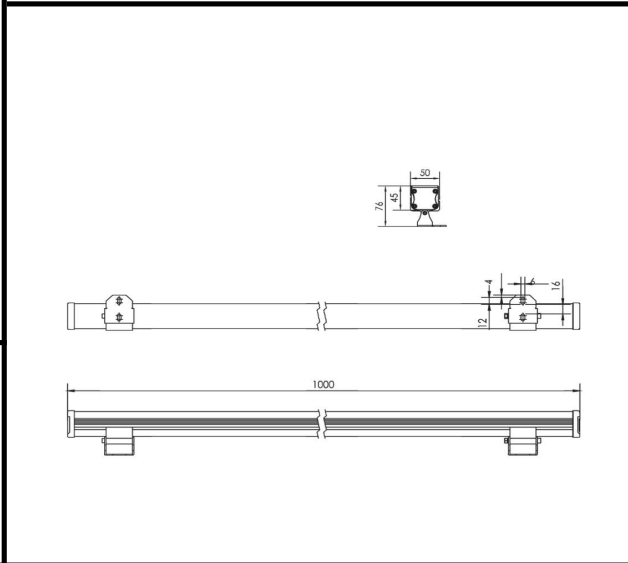

Sovitron Interior Pvt.Ltd.

Model Name	MEDIA-1302 / DL-OSL-1302A-6(0.3M)
Description	Wall Washer

Technical description	Image
-----------------------	-------

Dimension	L=1000mm W=50mm H=45mm
Frame	Aluminium
Color Tempertaure	3000K
Power	7W
Total Luminous Flux	455 lm
Efficacy	65 lm/W
IP rating	66
Color Rendering	≥80
Mounting	Surface
Beam angle	5, 12.5, 20, 30, 60, 15X30, 10X60 Degree
Diffuser/Lens	Lens with Clear Glass
Dimming	NON-Dimmable
Operating Voltage	DC24V
Standard Lifetime	L70 minimum at 50,000 burning hours

	Dimension diagram
--	--------------------------

Remarks:-	
------------------	--

Address: Plot #7 Saroorpur-Nangla Industrial Area,Ballabgarh-Sohna Road,Faridabad-121005
Email: info@sovitron.com