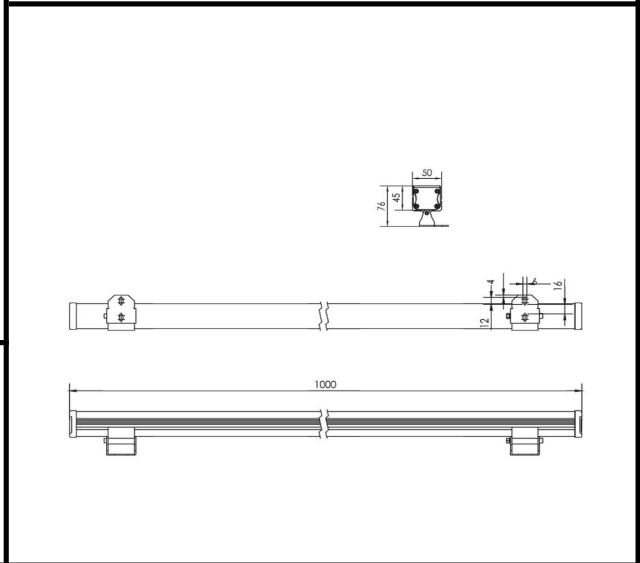

Sovitron Interior Pvt.Ltd.

Model Name	MEDIA-1302 / DL-OSL-1302A-12
Description	Wall Washer

Technical description	Image
-----------------------	-------

Dimension	L=1000mm W=50mm H=45mm
Frame	Aluminium
Color Tempertaure	3000K
Power	13W
Total Luminous Flux	845 lm
Efficacy	65 lm/W
IP rating	66
Color Rendering	≥80
Mounting	Surface
Beam angle	5, 12.5, 20, 30, 60, 15X30, 10X60 Degree
Diffuser/Lens	Lens with Clear Glass
Dimming	NON-Dimmable
Operating Voltage	DC24V
Standard Lifetime	L70 minimum at 50,000 burning hours

	Dimension diagram
--	--------------------------

Remarks:-	
------------------	--

Address: Plot #7 Saroorpur-Nangla Industrial Area,Ballabgarh-Sohna Road,Faridabad-121005
Email: info@sovitron.com