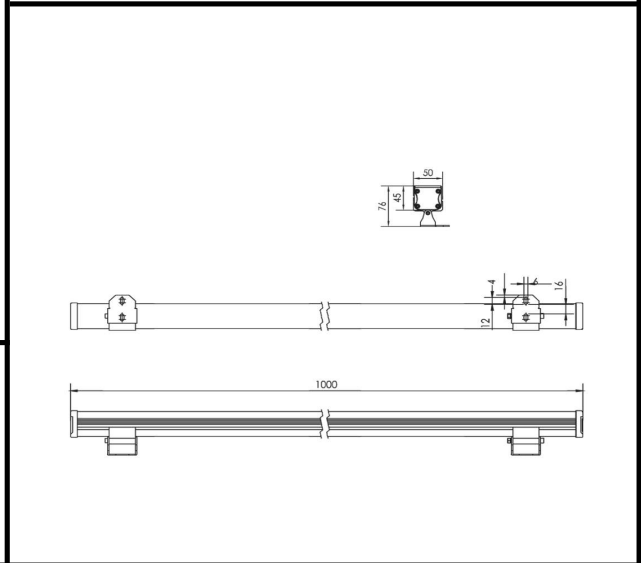

Sovitron Interior Pvt.Ltd.

Model Name	MEDIA-1302 / DL-OSL-1302A-12
Description	Wall Washer

Technical description	Image
-----------------------	-------

Dimension	L=1000mm W=50mm H=45mm
Frame	Aluminium
Color Tempertaure	5700K
Power	13W
Total Luminous Flux	845 lm
Efficacy	65 lm/W
IP rating	66
Color Rendering	≥80
Mounting	Surface
Beam angle	5, 12.5, 20, 30, 60, 15X30, 10X60 Degree
Diffuser/Lens	Lens with Clear Glass
Dimming	NON-Dimmable
Operating Voltage	DC24V
Standard Lifetime	L70 minimum at 50,000 burning hours

	Dimension diagram
--	--------------------------

Remarks:-	
------------------	--

Address: Plot #7 Saroorpur-Nangla Industrial Area,Ballabgarh-Sohna Road,Faridabad-121005
Email: info@sovitron.com