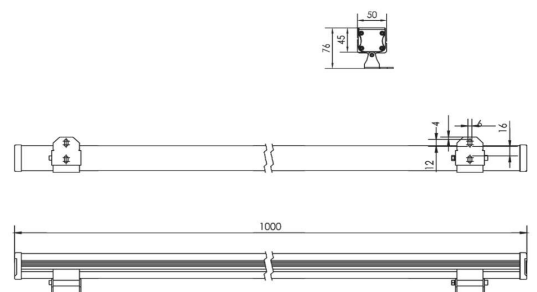

Remarks:-

Address: Plot #7 Saroorpur-Nangla Industrial Area,Ballabgarh-Sohna Road,Faridabad-121005

Email: info@sovitron.com