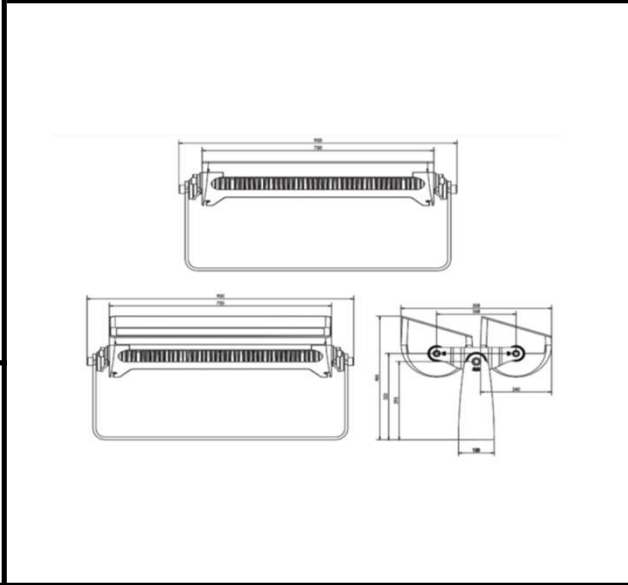

Sovitron Interior Pvt.Ltd.

Model Name	SLOOM-1272S/DL-OSL-1272SD-180
Description	Flood light

Technical description	Image
-----------------------	-------

Dimension	L=900mm W=508mm H=466mm
Frame	Aluminium Die-cast
Color Tempertaure	5700K
Power	600W
Total Luminous Flux	48000 lm
Efficacy	80 lm/W
IP rating	66
Beam angle	2.6,3.5,12,20,30,60,5X20,10 X70 Degree
Color Rendering	≥80
Mounting	Surface
Optics	Lens & Clear Glass
Dimming	NON-Dimmable
Operating Voltage	220-240 VAC
Standard Lifetime	L70 minimum at 50,000 burning hours

Dimension diagram

Remarks:-

Address: Plot #7 Saroorpur-Nangla Industrial Area,Ballabgarh-Sohna Road,Faridabad-121005
Email: info@sovitron.com