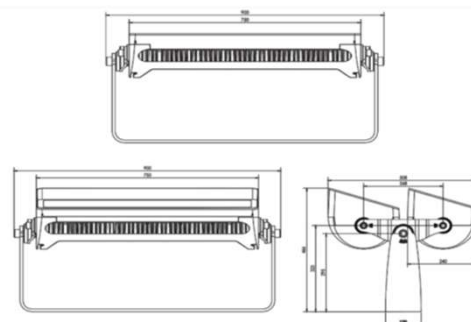

Sovitron Interior Pvt.Ltd.

Model Name	SLOOM-1272S/DL-OSL-1272SC-180
Description	Flood light

Technical description

Dimension	L=900mm W=508mm H=466mm
Frame	Aluminium Die-cast
Color Tempertaure	3000K
Power	420W
Total Luminous Flux	33600 lm
Efficacy	80 lm/W
IP rating	66
Beam angle	2.6,3.5,12,20,30,60,5X20,10 X70 Degree
Color Rendering	≥80
Mounting	Surface
Optics	Lens & Clear Glass
Dimming	NON-Dimmable
Operating Voltage	220-240 VAC
Standard Lifetime	L70 minimum at 50,000 burning hours

Image

Dimension diagram

Remarks:-

Address: Plot #7 Saroorpur-Nangla Industrial Area,Ballabgarh-Sohna Road,Faridabad-121005
Email: info@sovitron.com