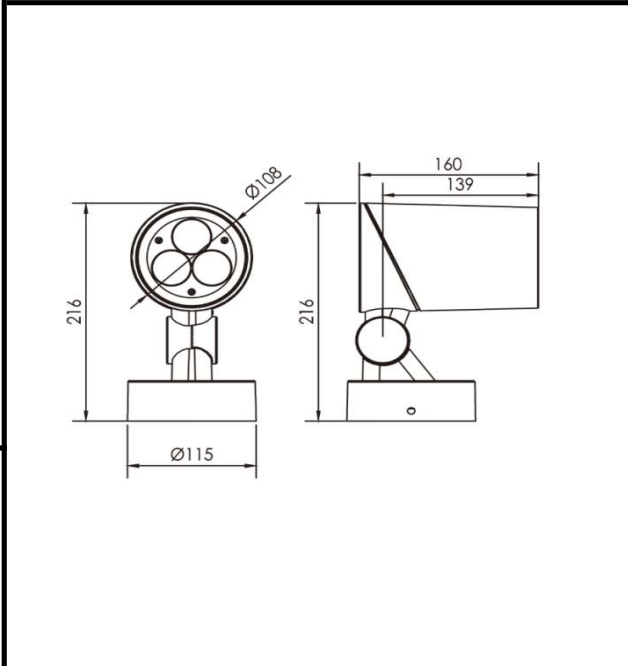

Sovitron Interior Pvt.Ltd.

Model Name	GOTHIC-1140F/DL-OSL-1140FF-3
Description	Flood Light

Technical description	Image
-----------------------	-------

Dimension	Dia=108mm W=160mm H=216mm
Frame	Aluminum die cast
Color Tempertaure	RGBW
Power	12W
Total Luminous Flux	480 lm
Efficacy	40 lm/W
IP rating	66
Color Rendering	≥80
Mounting	Surface
Beam angle	15, 20, 30, 15x60Degree
Optics	Lens & Clear Glass
Dimming	NON-Dimmable
Operating Voltage	220-240 VAC
Standard Lifetime	L70 minimum at 50,000 burning hours

Dimension diagram

Remarks:-

Address: Plot #7 Saroorpur-Nangla Industrial Area,Ballabgarh-Sohna Road,Faridabad-121005
Email: info@sovitron.com